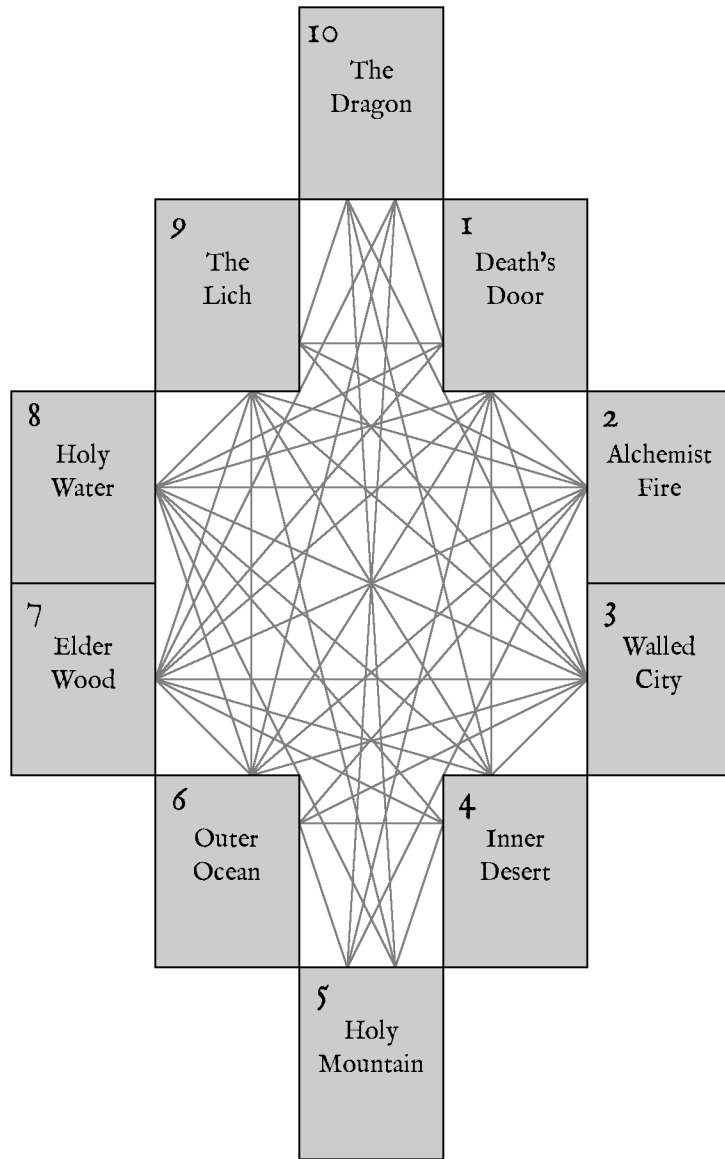

# The Extra Arcana

## EXTRA ARCANA REFERENCE

1
<b>Death's Door</b>
Threshold, Change, Entering & Exiting
2
<b>Alchemist Fire</b>
Intellect, Ingenuity, Rationality
3
<b>Walled City</b>
Ego, Personality, Social Life & Constructs
4
<b>Inner Desert</b>
Self, Identity, Subjective Experience
5
<b>Holy Mountain</b>
Enlightenment, Epiphany, Awakening
6
<b>Outer Ocean</b>
The Other, Illusion, The Outer World
7
<b>Elder Wood</b>
Family, Ancestry, Biological Life & Constructs
8
<b>Holy Water</b>
Spirituality, Emotions, Sensuality
9
<b>The Lich</b>
Ambition, Occultism, Power, Lust
10
<b>The Dragon</b>
Strength, Passion, Greed, Rage